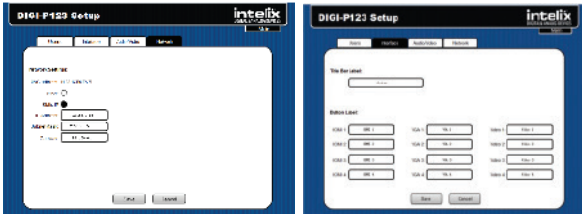

EASY PEASY.

Controlling the DIGI-P122 & DIGI-P123 is a snap using its built-in interface. Simply point your browser to the IP address of the presenter you have installed and away you go.

This means that any computer with a modern browser on the same network as the DIGI-P122 OR DIGI-P123 can be used as a controller.

additional screenshots.