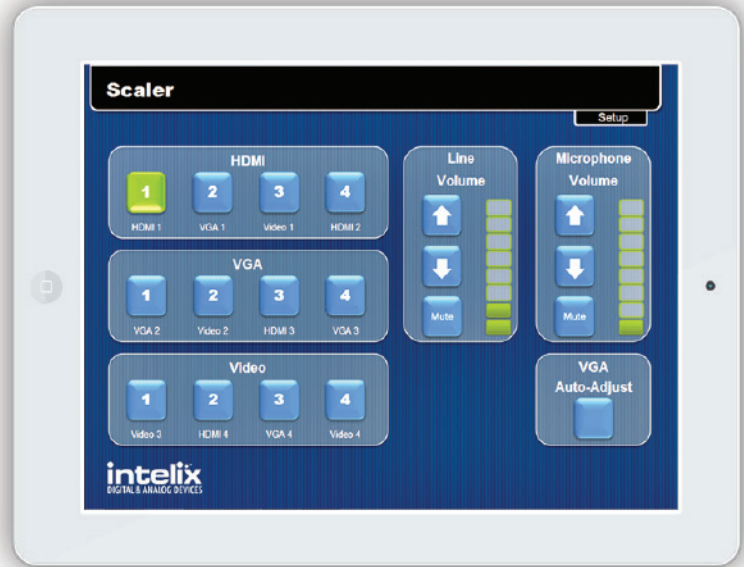

EASY PEASY.

Controlling the DIGI-P122 & DIGI-P123 is a snap using its built-in interface. Simply point your browser to the IP address of the presenter you have installed and away you go.

This means that any computer with a modern browser on the same network as the DIGI-P122 OR DIGI-P123 can be used as a controller.

PRE-PROGRAMMED SO YOU DON'T HAVE TO

Without Drivers:

Even if you love a new device, the cost of programming for the control system can make a new device cost-prohibitive for a new installation.

With Drivers:

With drivers made for a new device, the only programming time is to load the drivers into the control system. This saves both time and money.

Intelix works with some of the best control system manufacturers to provide pre-made drivers for many of our products.

Simply connect to a control system, load the driver for the supported Intelix product and enjoy all that new time on your hands.

Premade drivers available for the DIGI-P122 & DIGI-P123:

The P122/123 Presentation Switcher works with these extenders and our HDMI adapter ring. Buy together and ensure a plug-and-play install with our guaranteed compatible products.