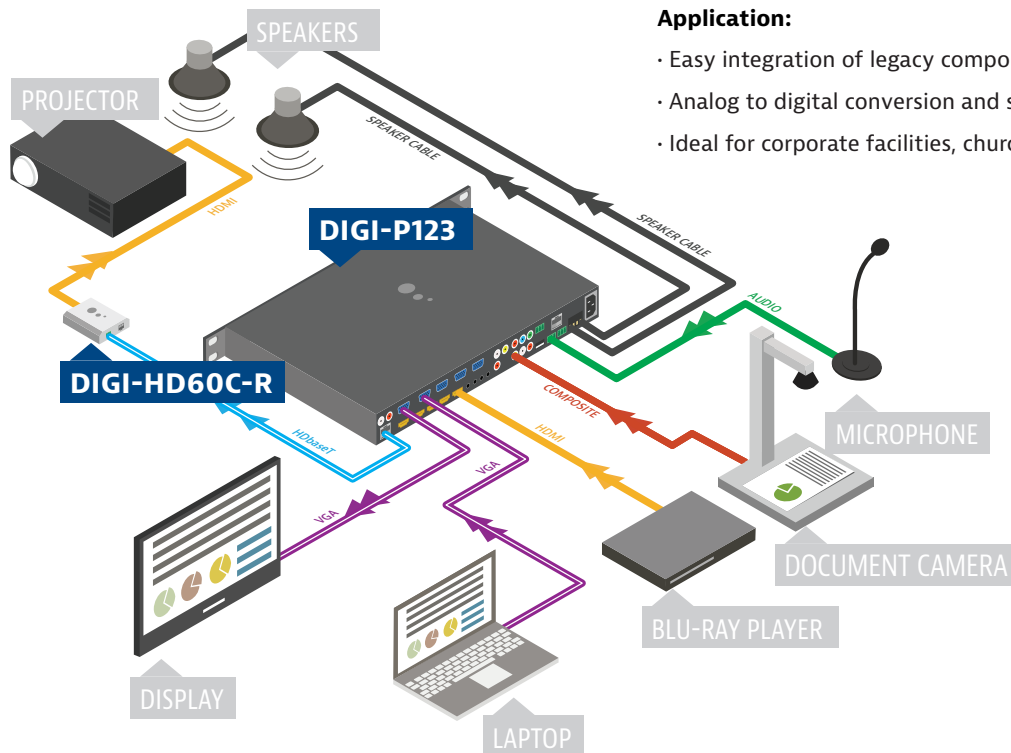

DIGI-P122 / DIGI-P123 PRESENTATION SWITCHERS

Application:

- Easy integration of legacy components into a digital environment
- Analog to digital conversion and scaling up to 1080p
- Ideal for corporate facilities, churches, schools, and conference centers