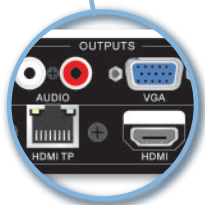

## Introducing the Intelix DIGI-P123

The Intelix DIGI-P123 is an all-in-one presentation switching solution. Featuring switching, scaling, format conversion, mic/line mixing, speaker amplification and twisted pair extension, the DIGI-P123 replaces an entire rack of equipment with a single 1RU chassis. The DIGI-P122 and DIGI-P123 are also the only presentation switchers on the market to feature an integrated web interface. This makes using the them just as easy as installing them.

## MAKE INSTALLATIONS EFFORTLESS.

Stop fighting bad connections and the hassle of using multiple devices to switch and integrate analog and digital into one high-def environment.

The Intelix plug-and-play DIGI-P123 gives you the power to reliably switch from up to twelve different sources, and even lets you harness the controls through your web browser!

### DIGI-P123

Twelve analog and digital inputs AND three simultaneous outputs.

Three Simultaneously Live Output Options

Built-in Mic/Line Mixing with Volume Control

Built-in 20W, 4/8Ω Speaker Amplification